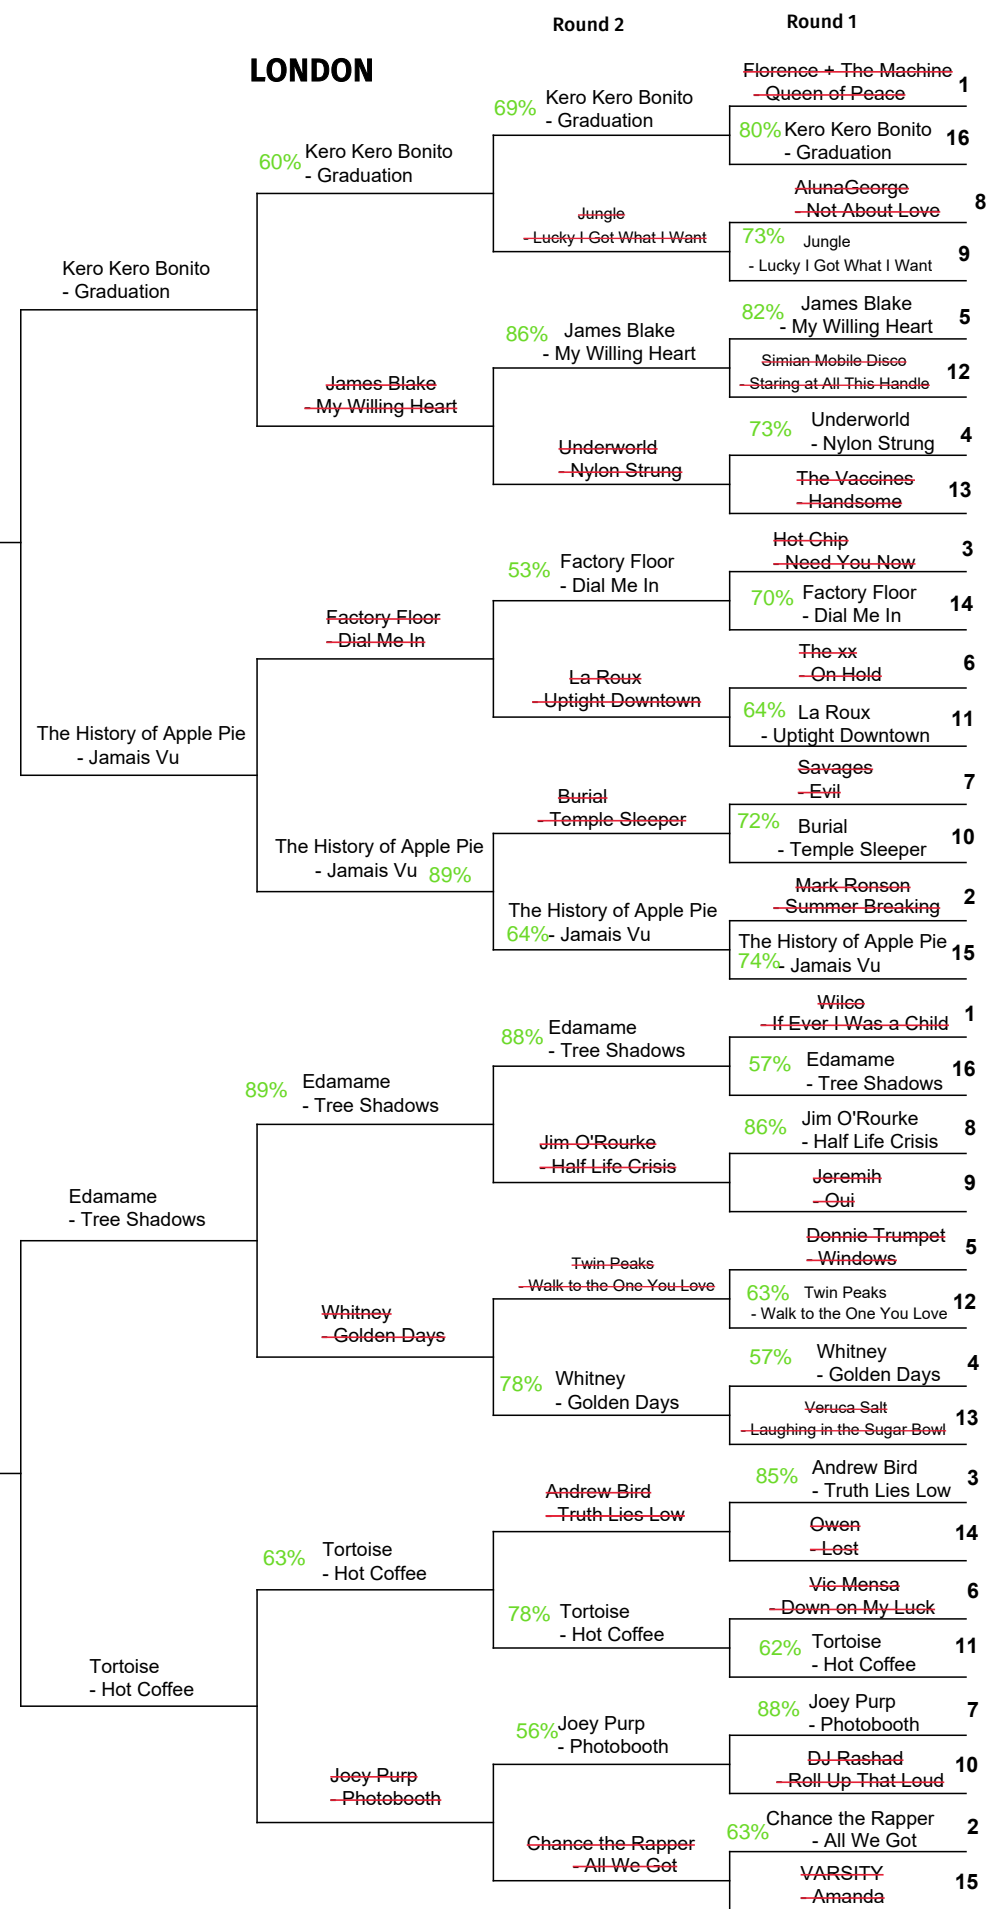

2016 IDLE TIME TUNE TOURNEY

CHAMPION TUNE

CHICAGO

MINNEAPOLIS